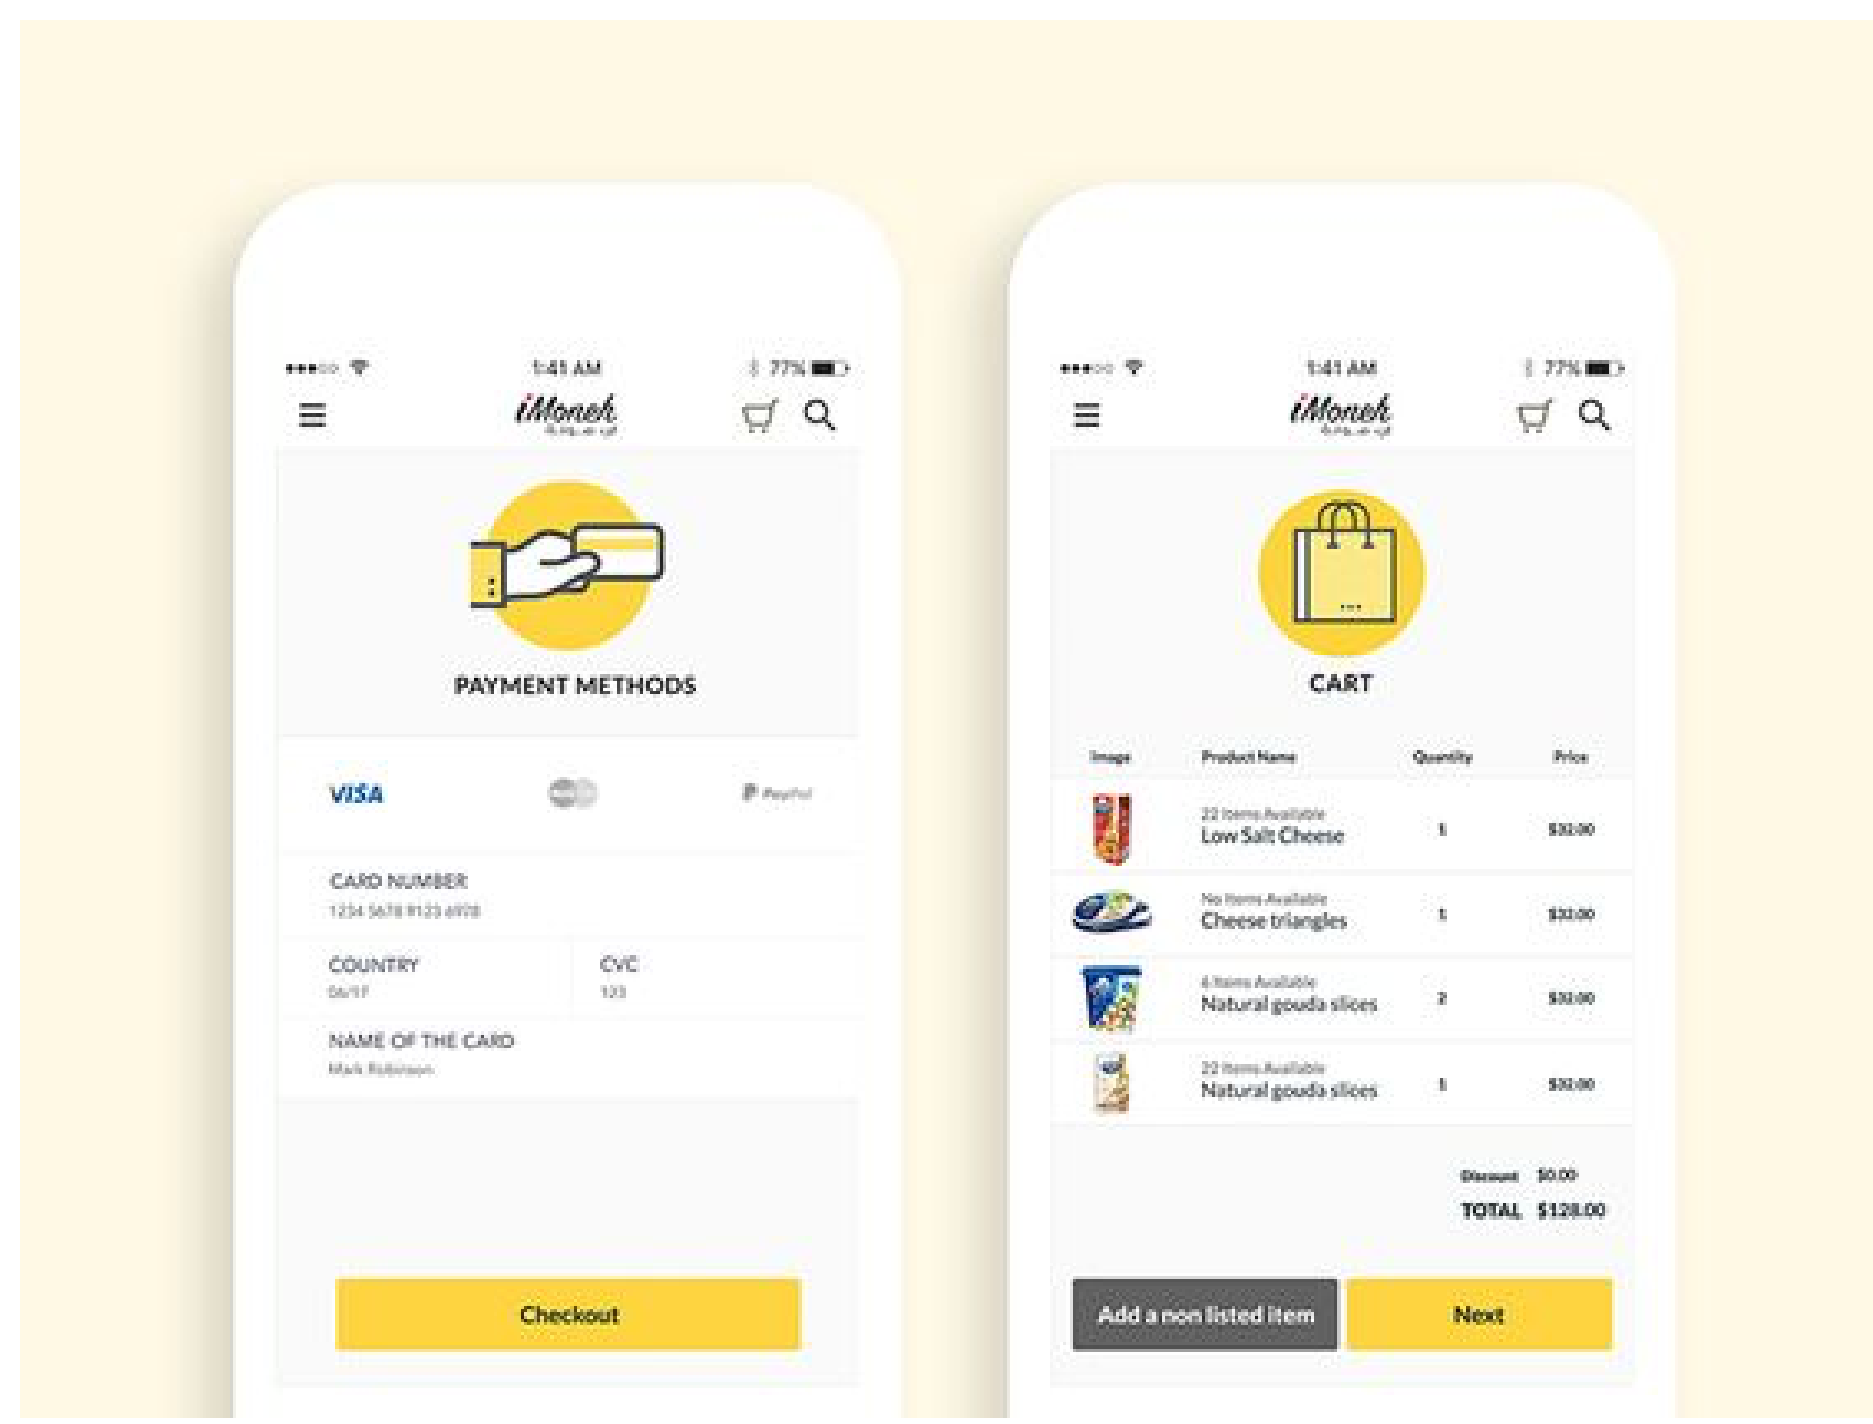

Foodies UI Mood Board

User Interfaces that inspired Foodies

Line Iconography

Round and Friendly Design

Map Overlay