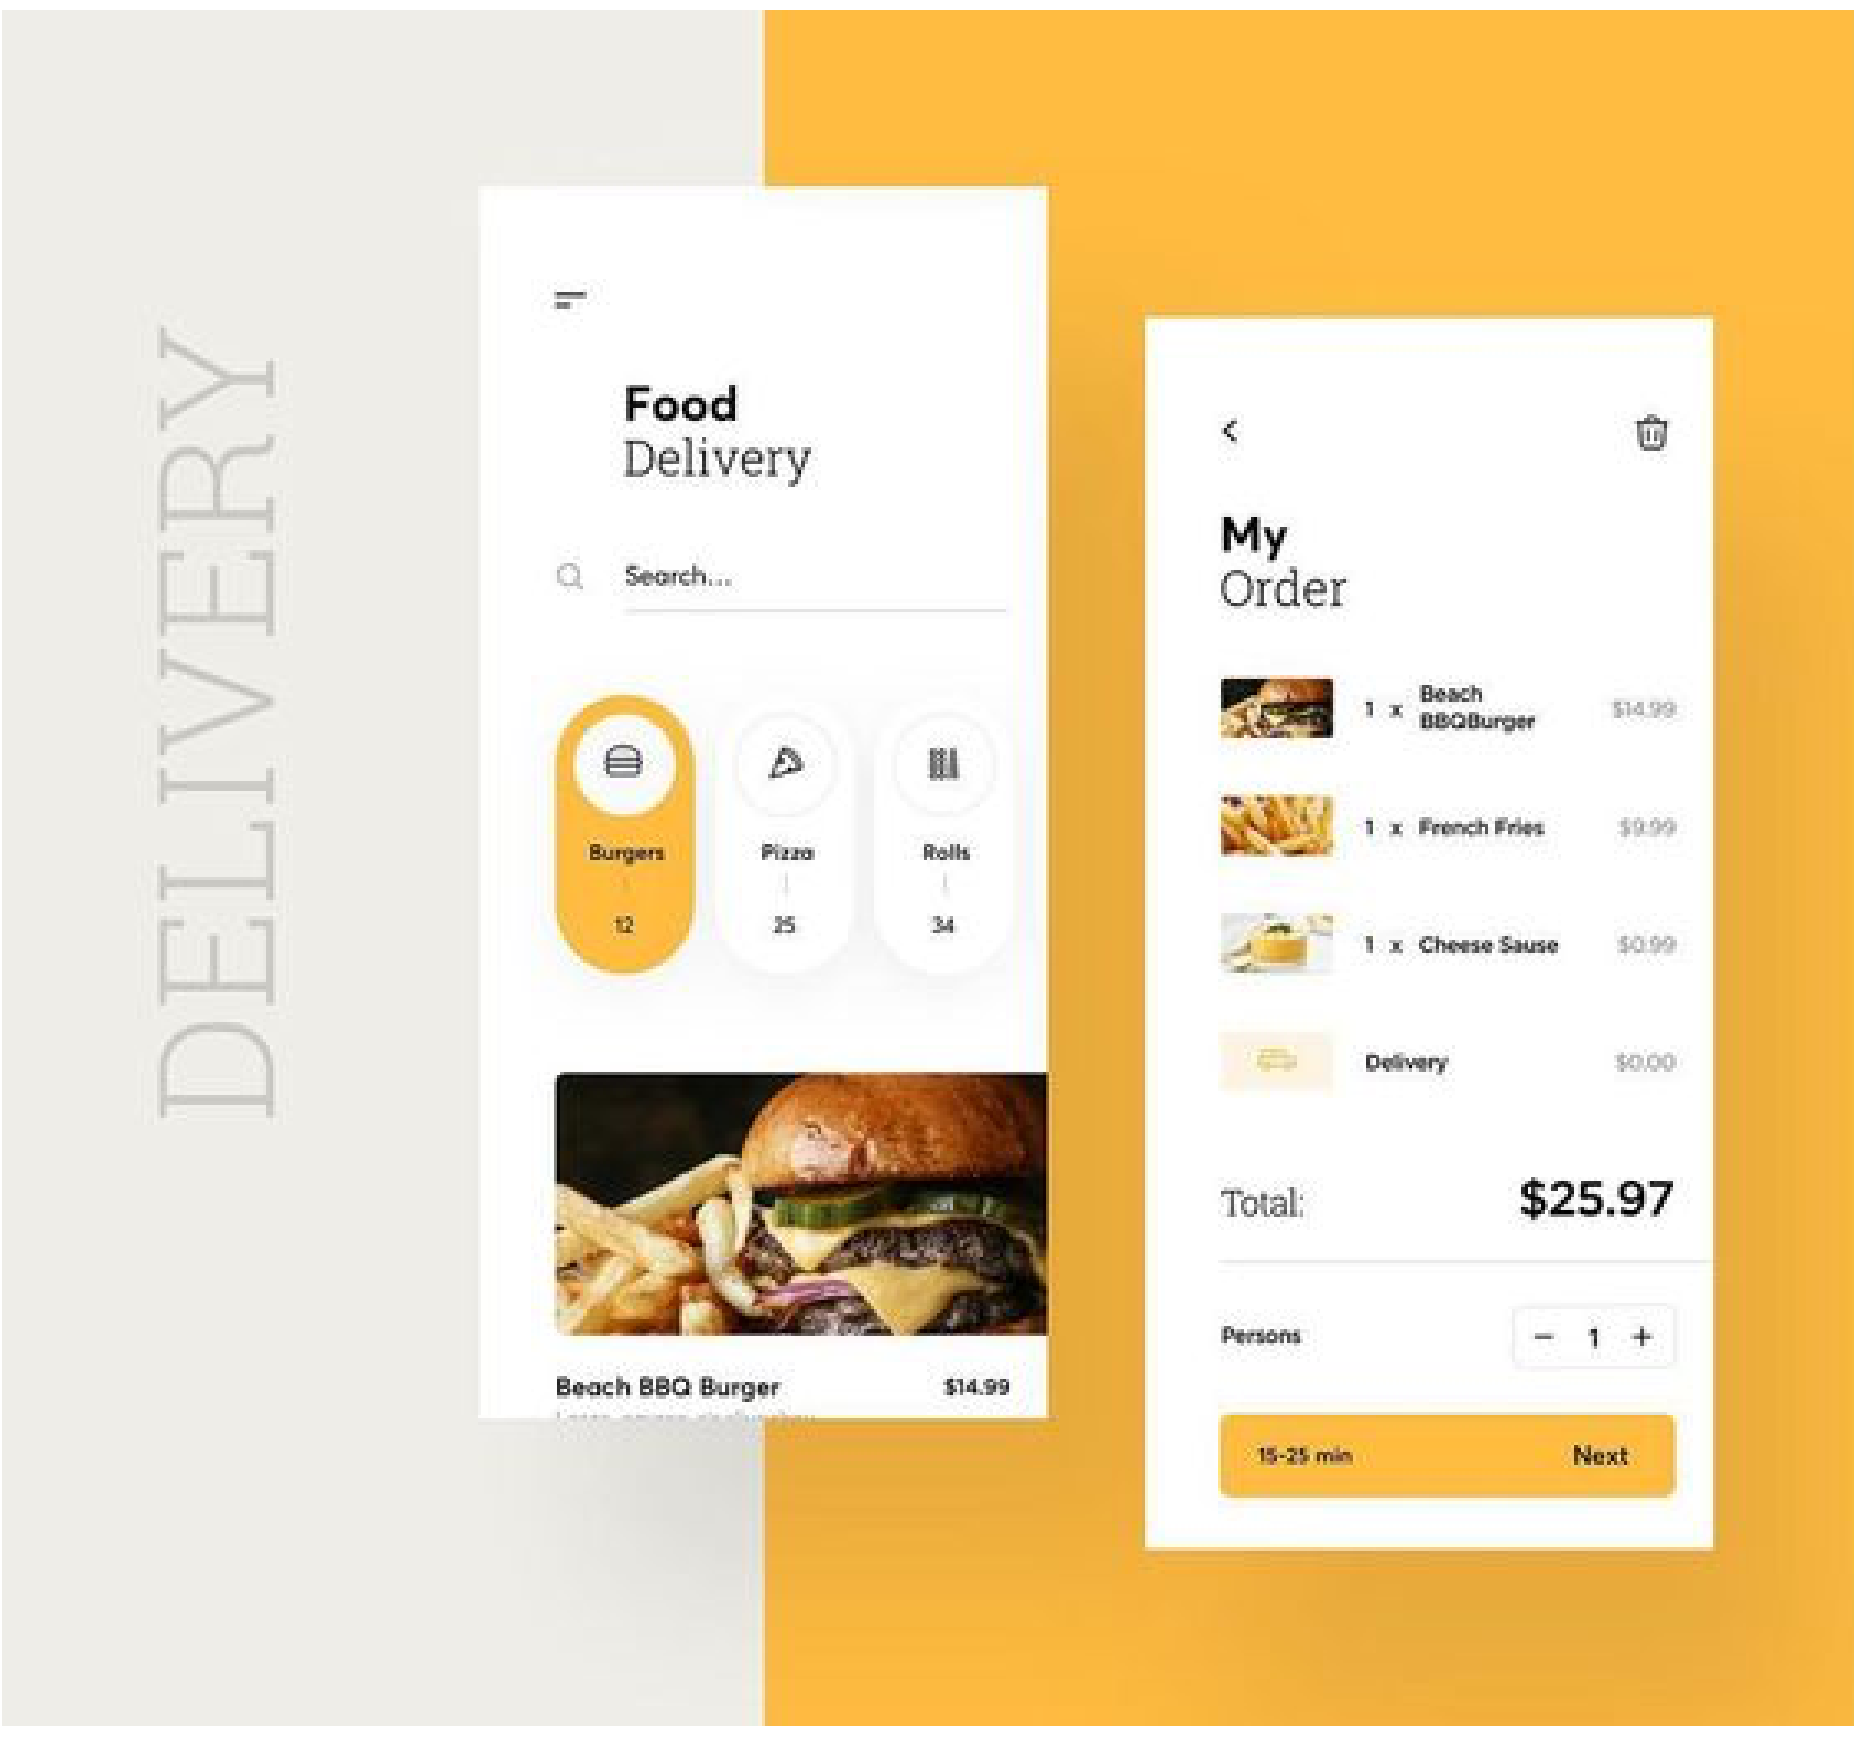

# Foodies UI Mood Board

User Interfaces that inspired Foodies

Color Scheme and use of empty space

Login Screen Data

## Line Iconography

## Round and Friendly Design