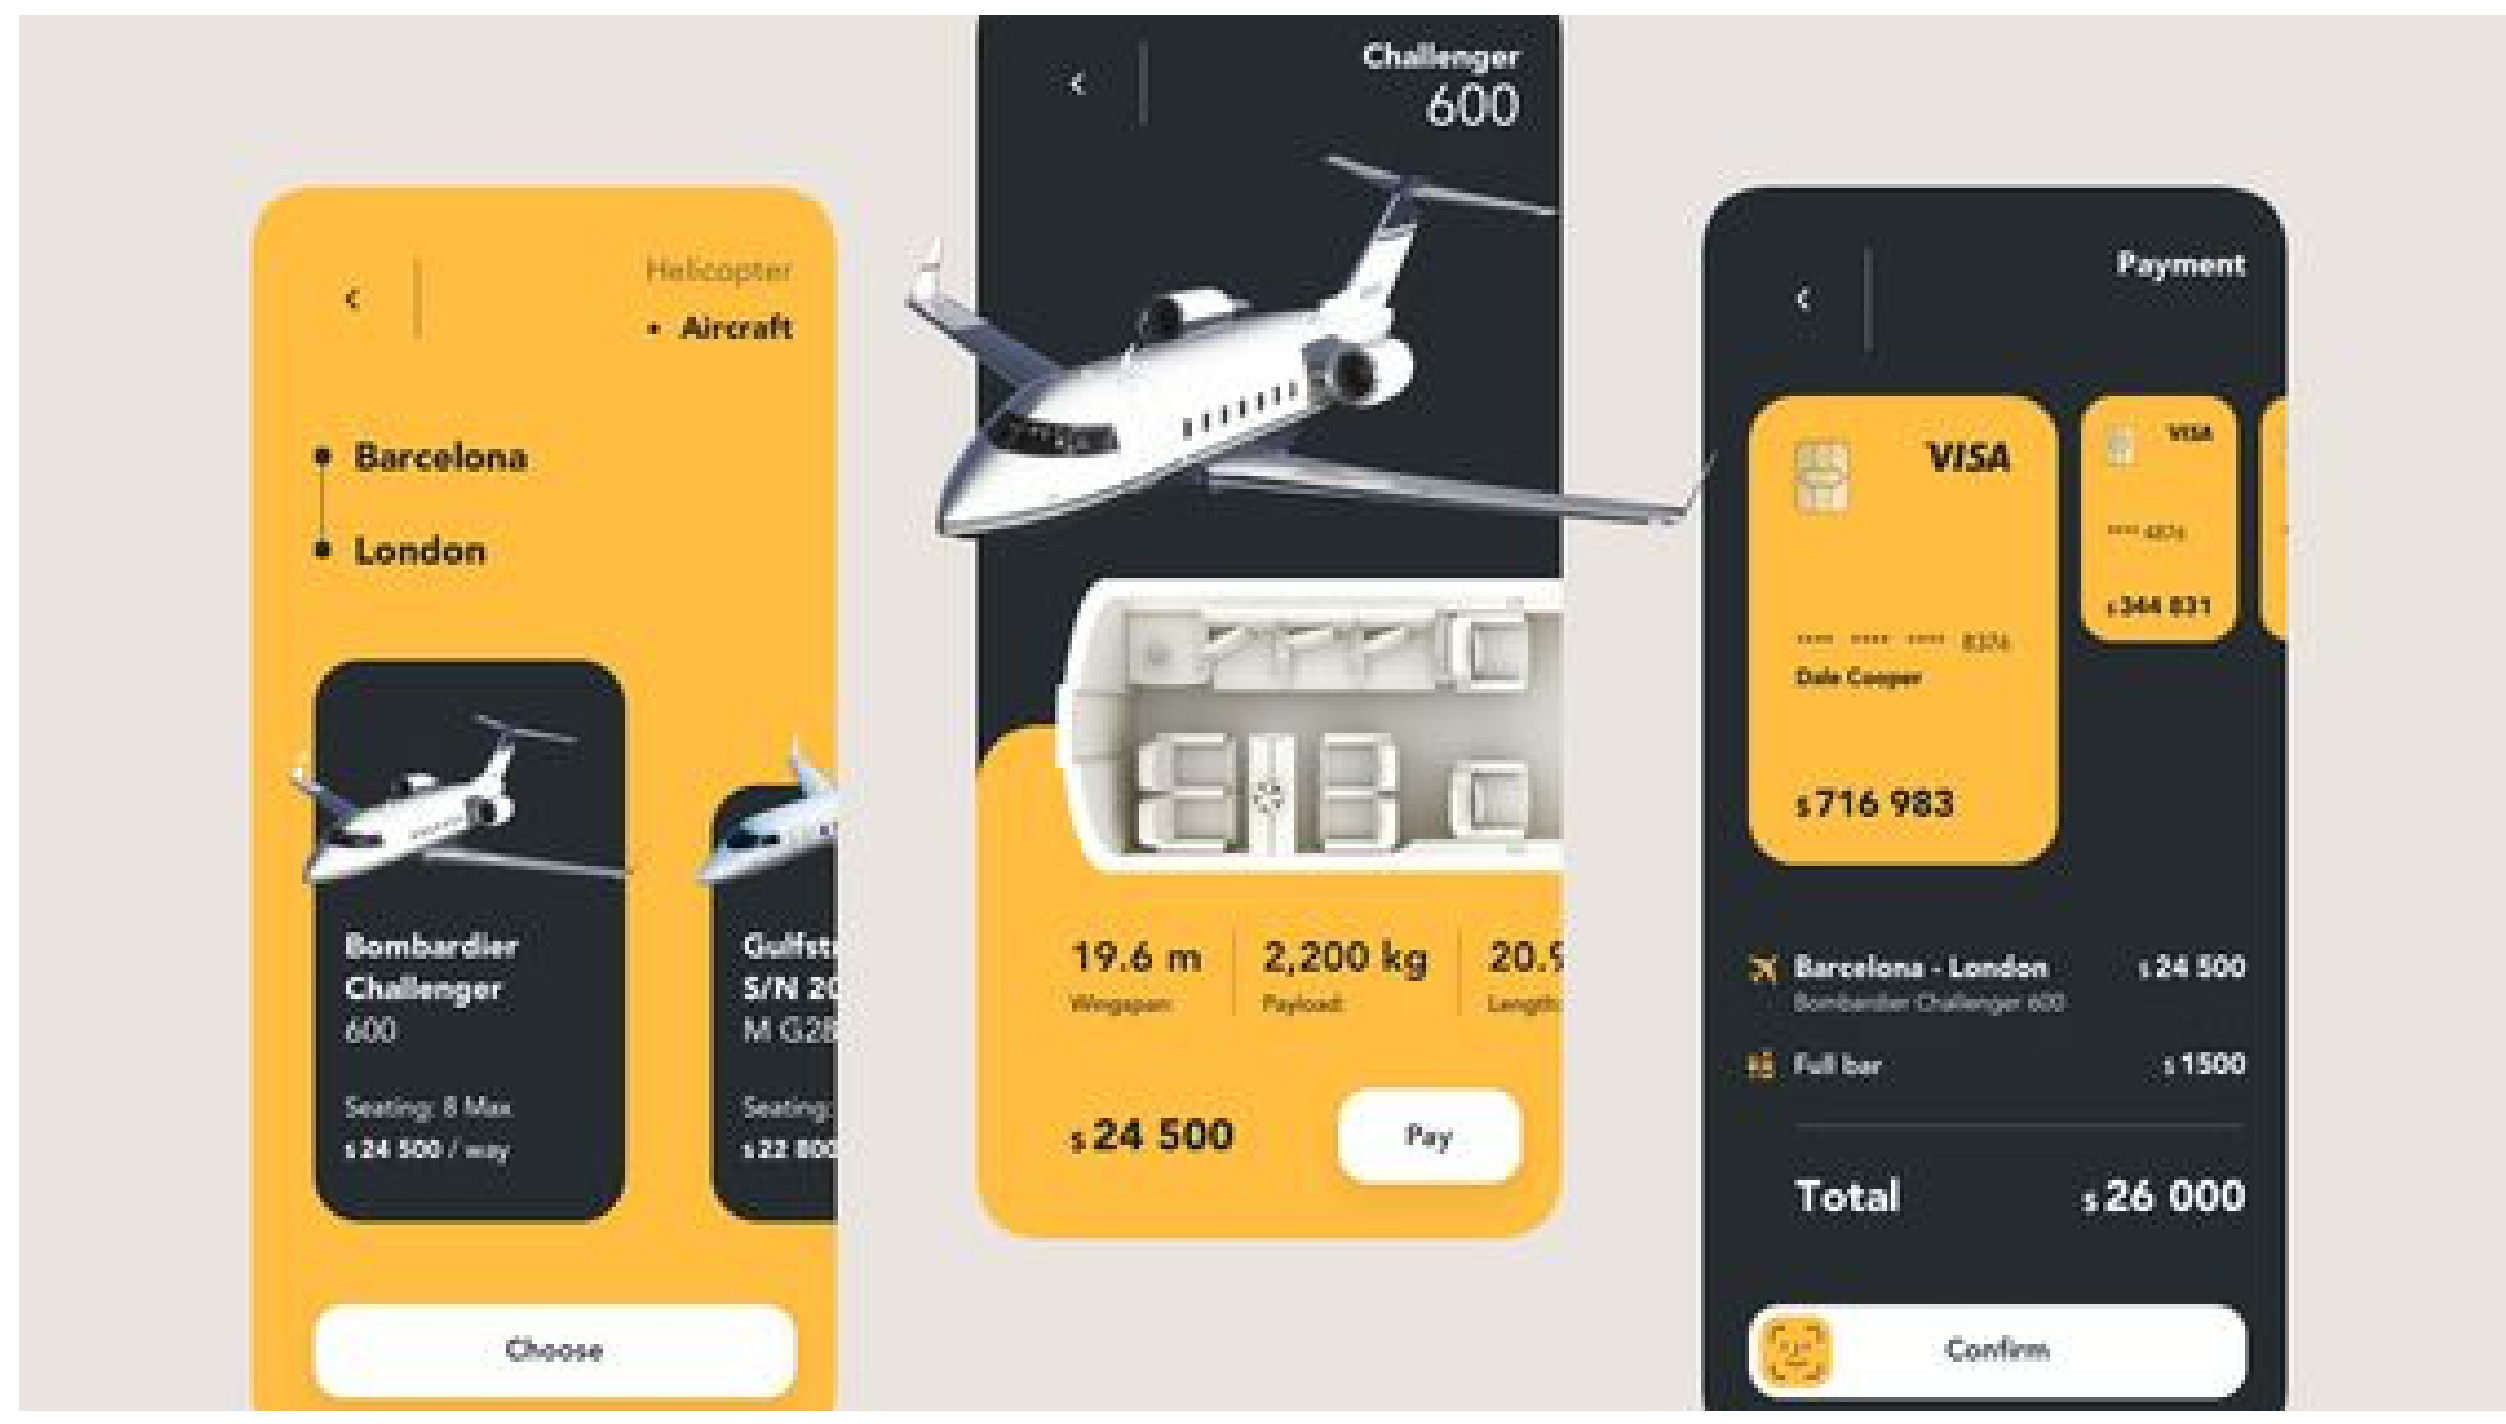

# Foodies UI Mood Board

User Interfaces that inspired Foodies

Color Scheme and use of empty space

Login Screen Data

## Line Iconography

## Round and Friendly Design

## Map Overlay