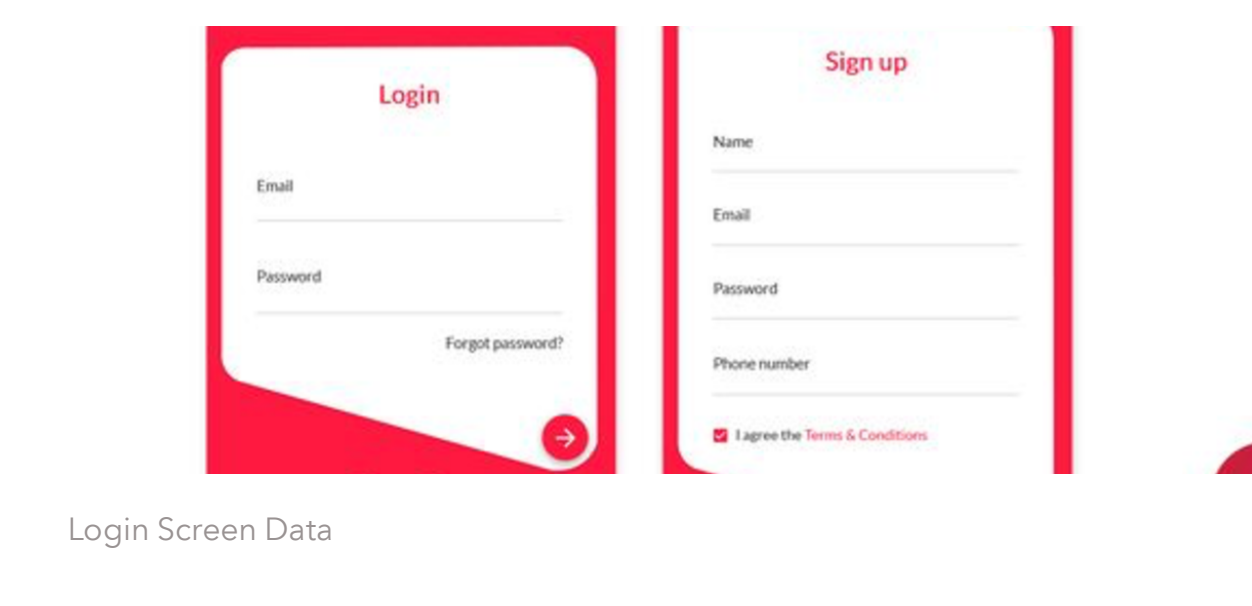

# Foodies UI Mood Board

User Interfaces that inspired Foodies

Color Scheme and use of empty space

Login Screen Data

## Line Iconography