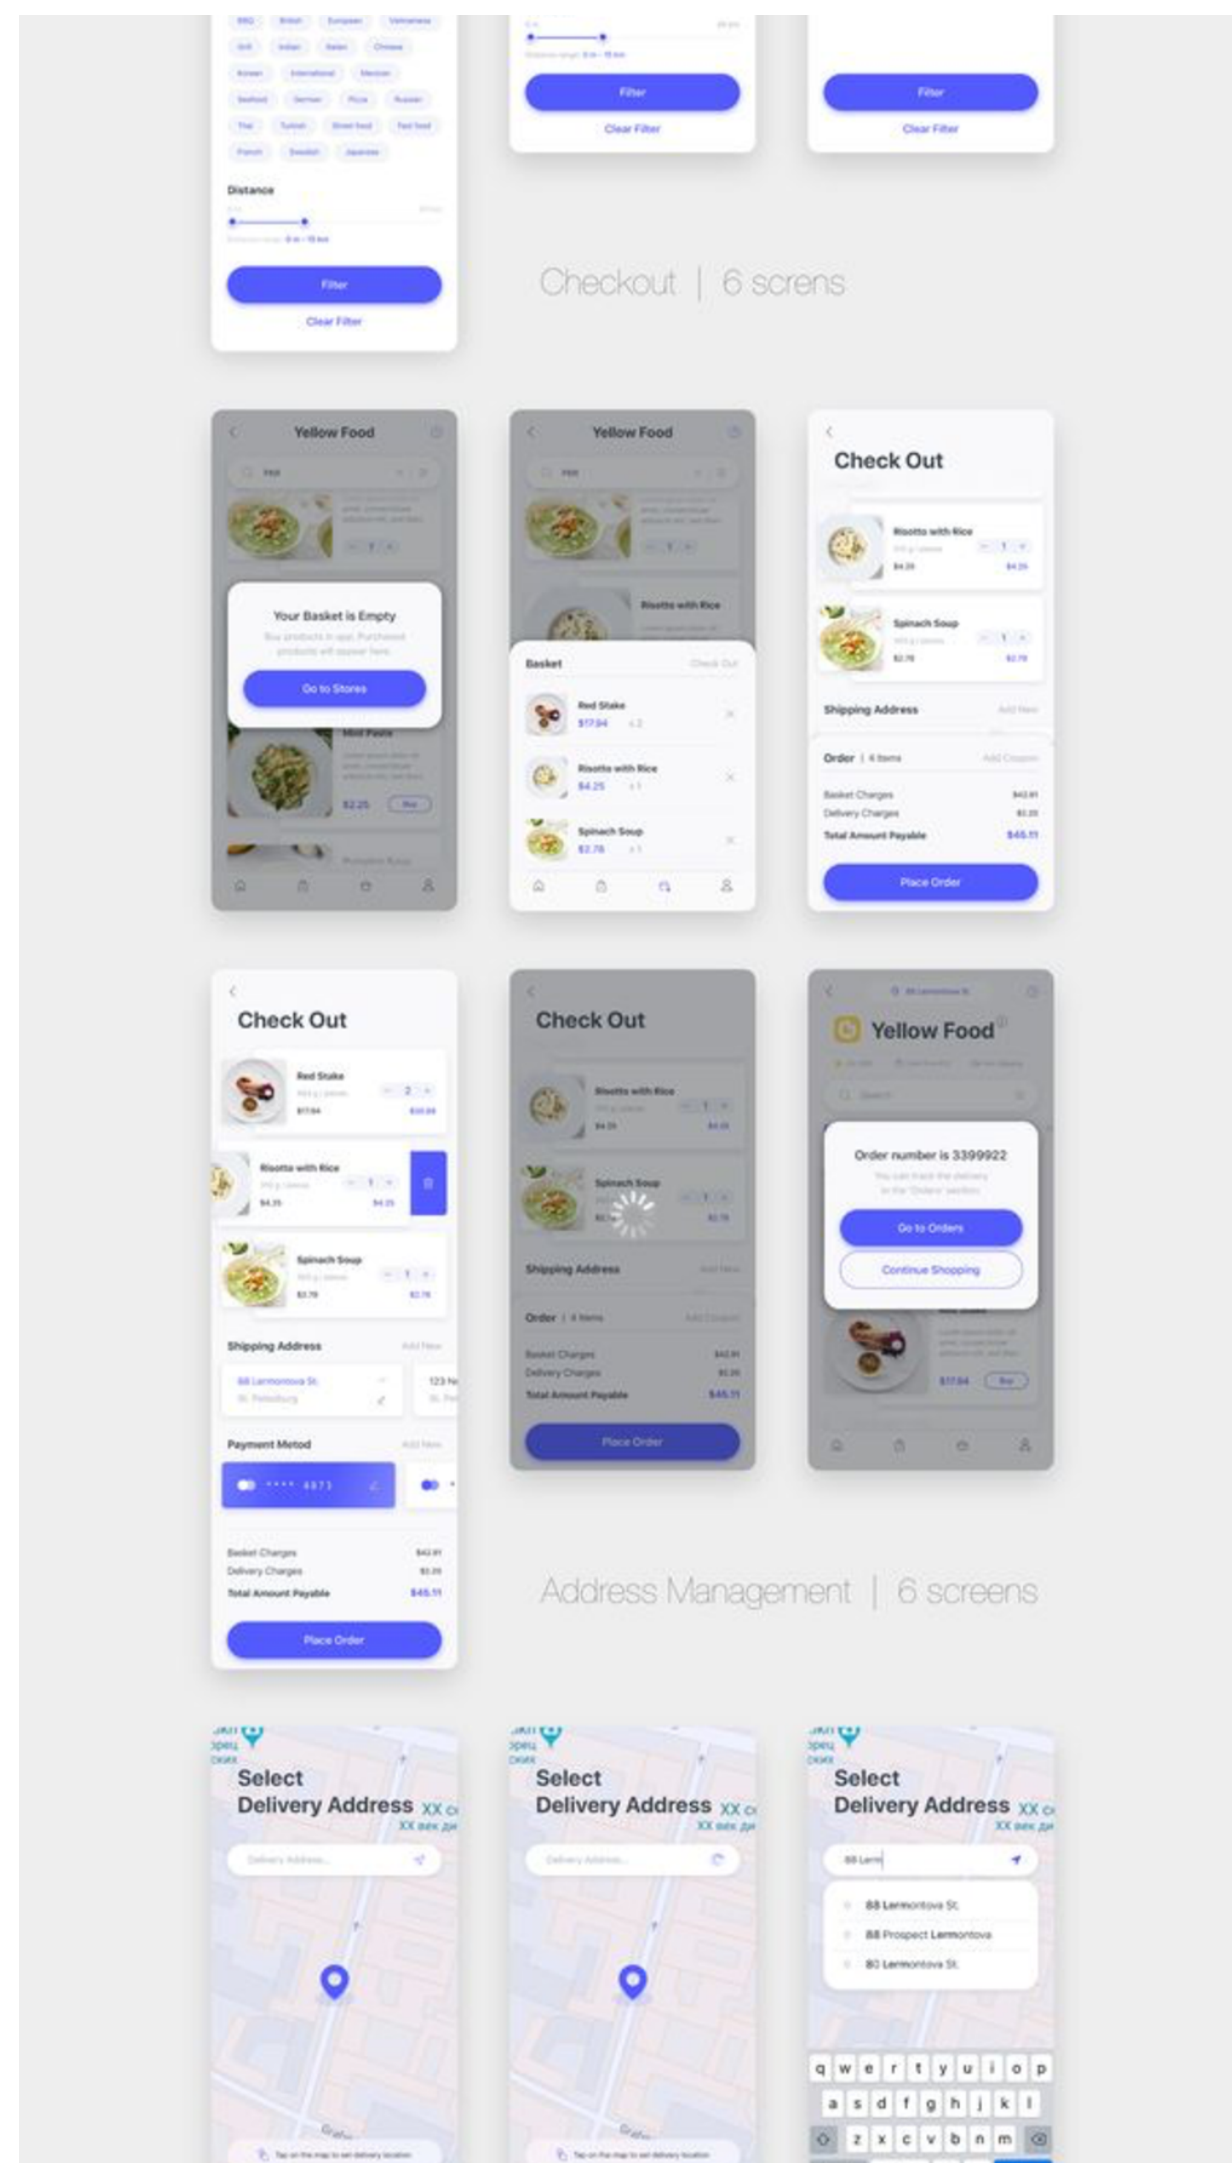

# Foodies UI Mood Board

User Interfaces that inspired Foodies

Color Scheme and use of empty space

Login Screen Data

## Line Iconography

## Round and Friendly Design

## Map Overlay