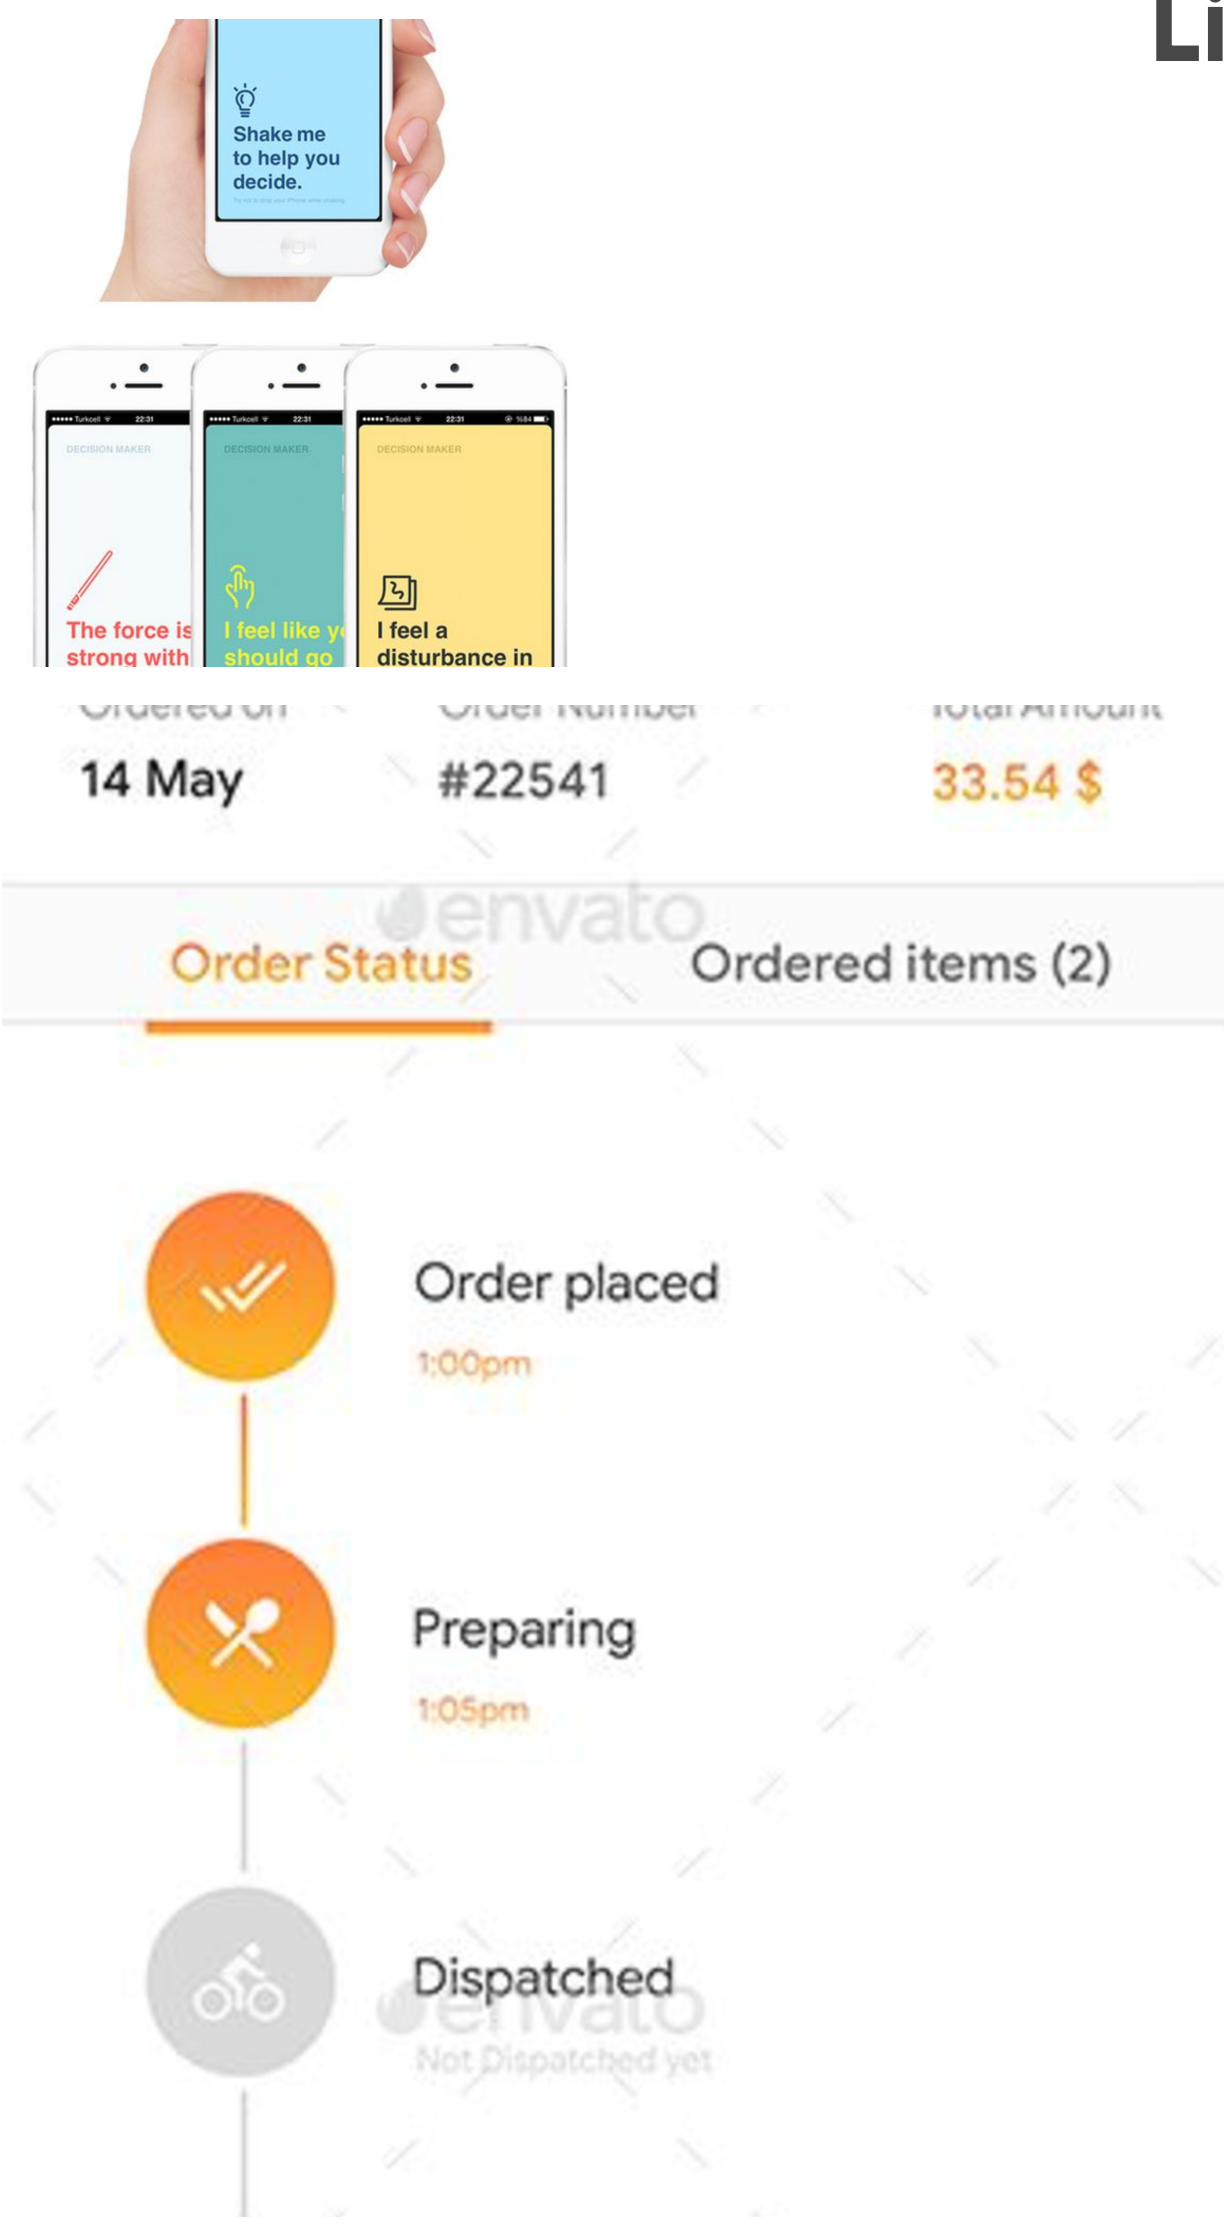

# Foodies UI Mood Board

User Interfaces that inspired Foodies

Color Scheme and use of empty space

Login Screen Data

## Line Iconography

## Round and Friendly Design

## Map Overlay